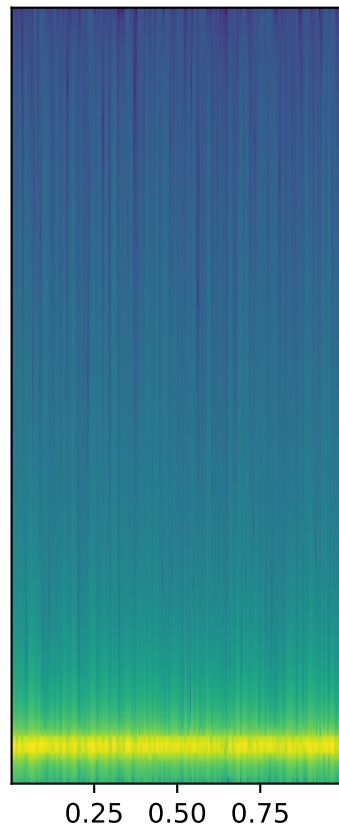

White Noise

1kHz Gammatone Filter

5kHz Gammatone Filter