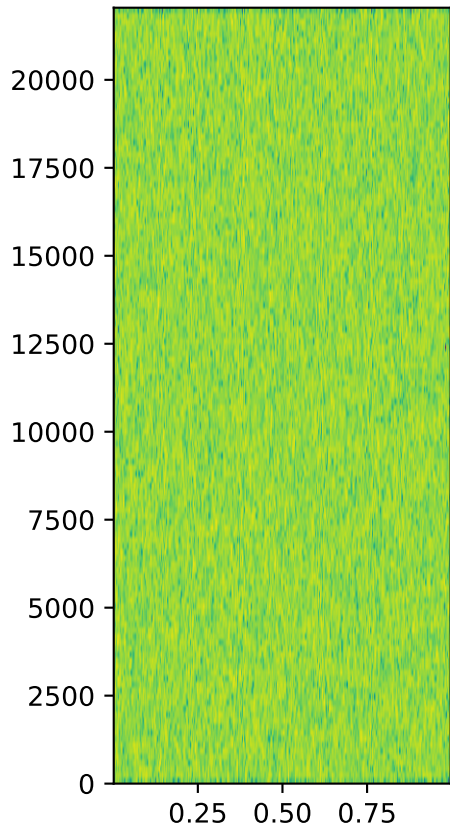

White Noise

1kHz Gammatone Filter

5kHz Gammatone Filter