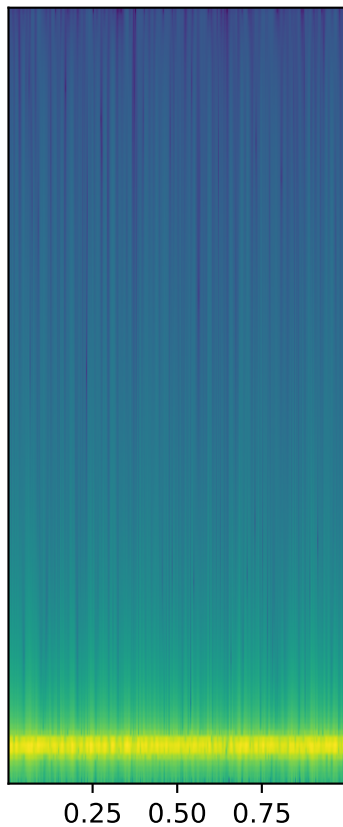

White Noise

1kHz Gammatone Filter

5kHz Gammatone Filter