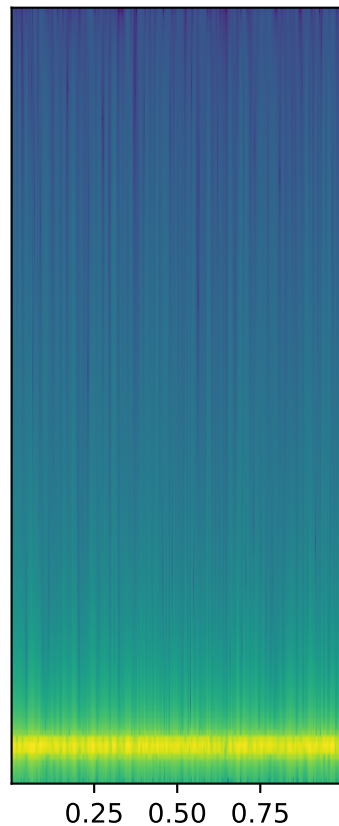

White Noise

1kHz Gammatone Filter

5kHz Gammatone Filter