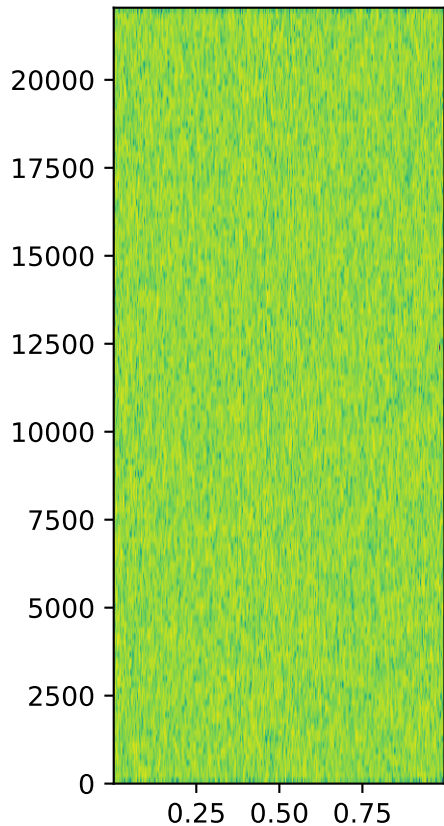

White Noise

1kHz Gammatone Filter

5kHz Gammatone Filter