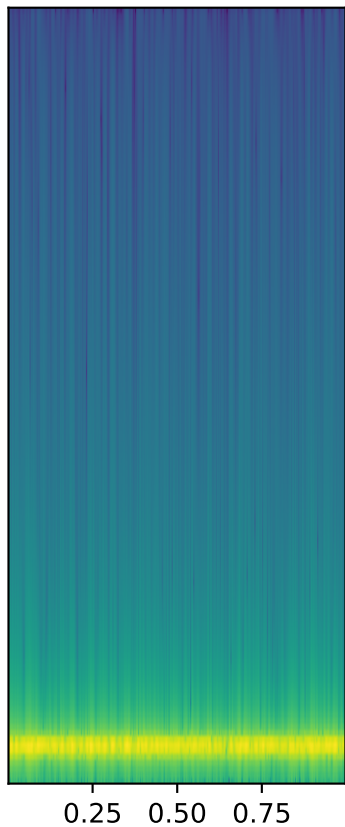

White Noise

1kHz Gammatone Filter

5kHz Gammatone Filter